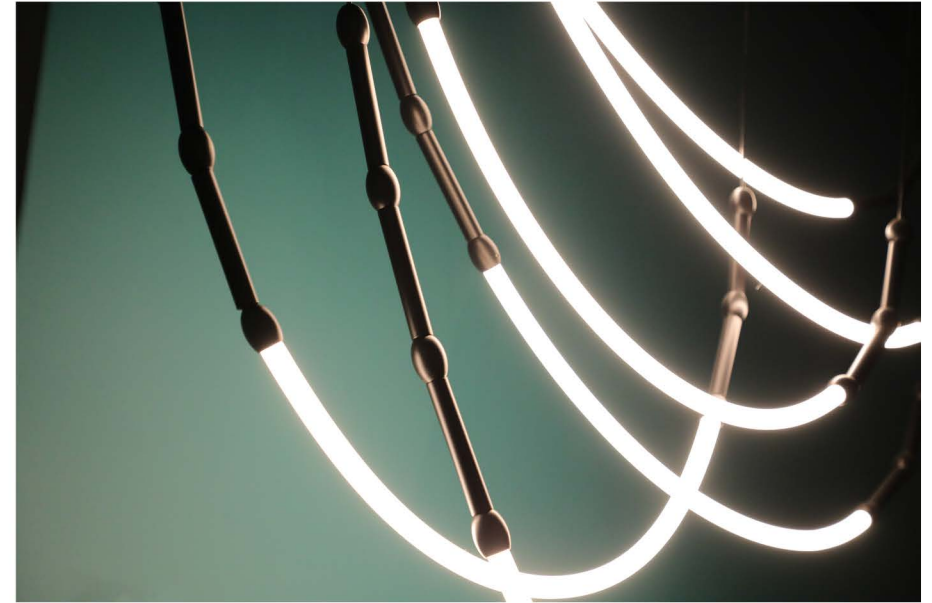

TRANSFORMING
DARKNESS INTO PURE
RADIANCE

V/M 3015

Material: Aluminium+Iron
Color: Black
Detail: 6LED 50W