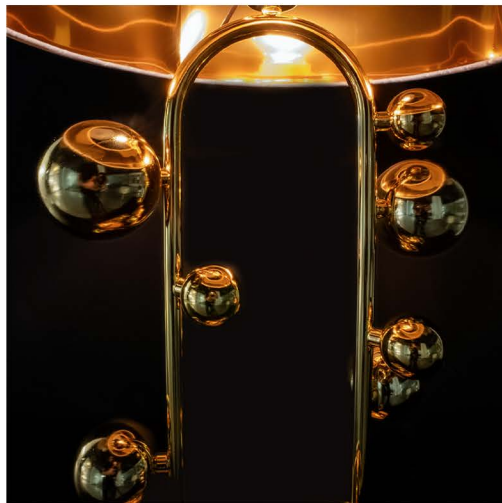

VT 7008

Material: Fabric+Metal
Color: Shade:Black Metal:Gold
Detail: D:360 H:660 E27*1

THERE IS ALWAYS LIGHT, IF
ONLY WE'RE BRAVE ENOUGH TO SEE IT, IF
ONLY WE'RE BRAVE ENOUGH TO BE IT

VT 7009

Material: Fabric+Metal+Resin
Color: Shade:Black Body:Gold
Detail: D:380 H:680 E27*1