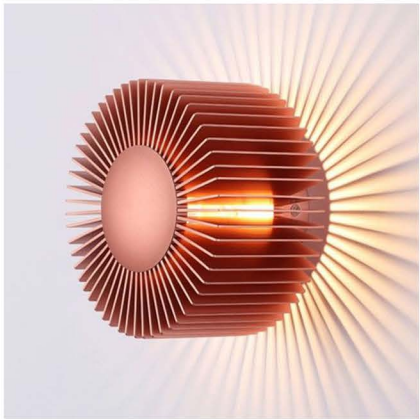

Home
VOODOO

2024
PRODUCTS

ENHANCE THE BEAUTY
OF YOUR SURROUNDINGS
WITH OUR LIGHTS

1030IP / I-SV

Material: Iron + Glass
Color: Silver + Clear Glass
Detail: L: 120 W: 120 H: 120 G9*1

TVM 3005 (120-150)

Material: Aluminium + Silicagel
Detail: L: 1200 H:50-160 Led 40W
L: 1500 H:50-160 Led 50W

VM 3013-2

Material: Iron+Acrylic
Color: Clear(Leaf) + Silver(Metal)
Detail: D:780 H:500~ 150CM Led:20W

VM 3014

Material: Aluminum
Color: Silver Black
Detail: D:280 H:130cm Led:12W

WHERE STYLE MEETS
LUMINOSITY

VM 3011

Material: Aluminium
Color: Matte Black Aluminium
Detail: Cob 7W

TRANSFORMING
DARKNESS INTO PURE
RADIANCE

V/M 3015

Material: Aluminium+Iron
Color: Black
Detail: 6LED 50W

VM 3016

Material: Aluminium
Color: Gold Rose Gold Black
Detail: ϕ 140mm*D90mm LED 5W

WHERE STYLE MEETS
LUMINOSITY

VL 2244

Material: Iron+Glass
Color: Gold Plating
Detail: L:1500 W:1000 H:350 G9*20

VL 2238

Material: Iron+Acrylic
Colore: Gold Metal+Handmade Glass
Detail: D:600 H:1800 LED- 21W 4000K