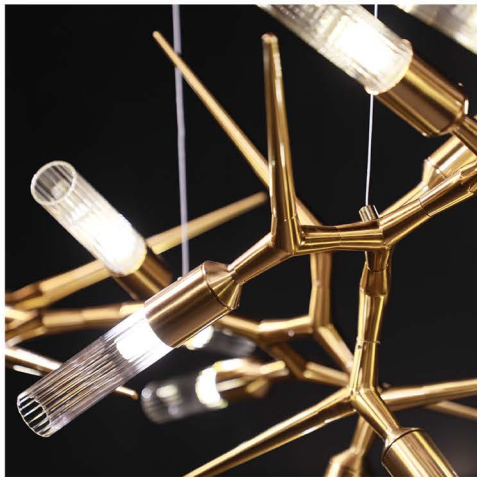

WHERE STYLE MEETS
LUMINOSITY

VL 2244

Material: Iron+Glass
Color: Gold Plating
Detail: L:1500 W:1000 H:350 G9*20

VL 2238

Material: Iron+Acrylic
Colore: Gold Metal+Handmade Glass
Detail: D:600 H:1800 LED- 21W 4000K