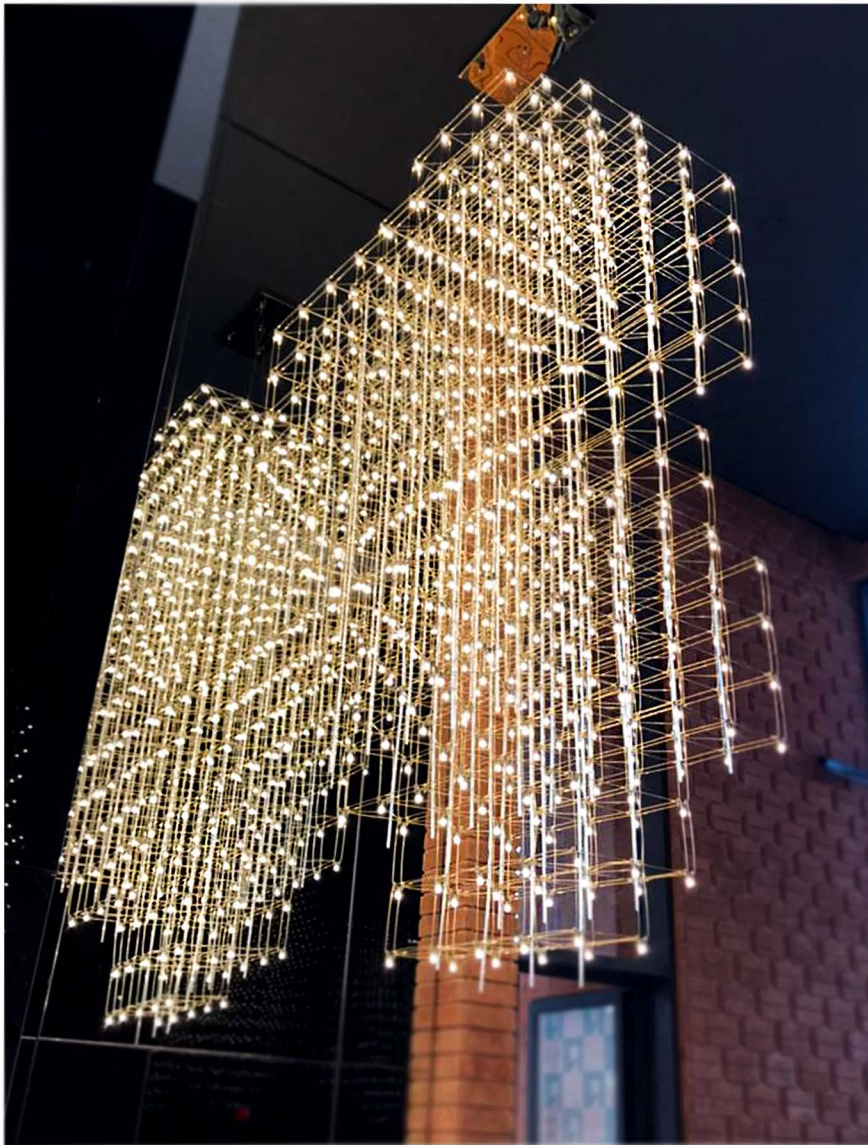

V/L 2178

Material: Iron+PMMA
Color: Body: Electroplated Chrome
Body: Electroplated Gold
Body: Electroplated Pearl Black
Detail: LED