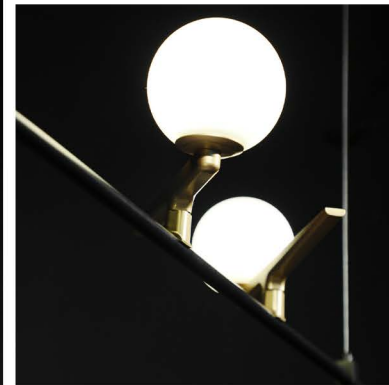

V/L 2239

Material: Iron+Glass
Color: Body:Black+Gold Glass:Frosted
Detail: L:1560 H:135 G9*3