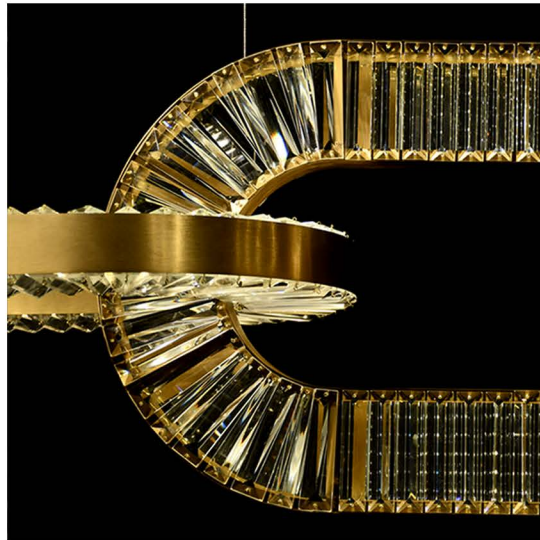

V/L 2259

Material: Iron+Crystal
Color: Body:GOLD Crystal:Clear
Detail: L:160 H:50 W: 40 LED