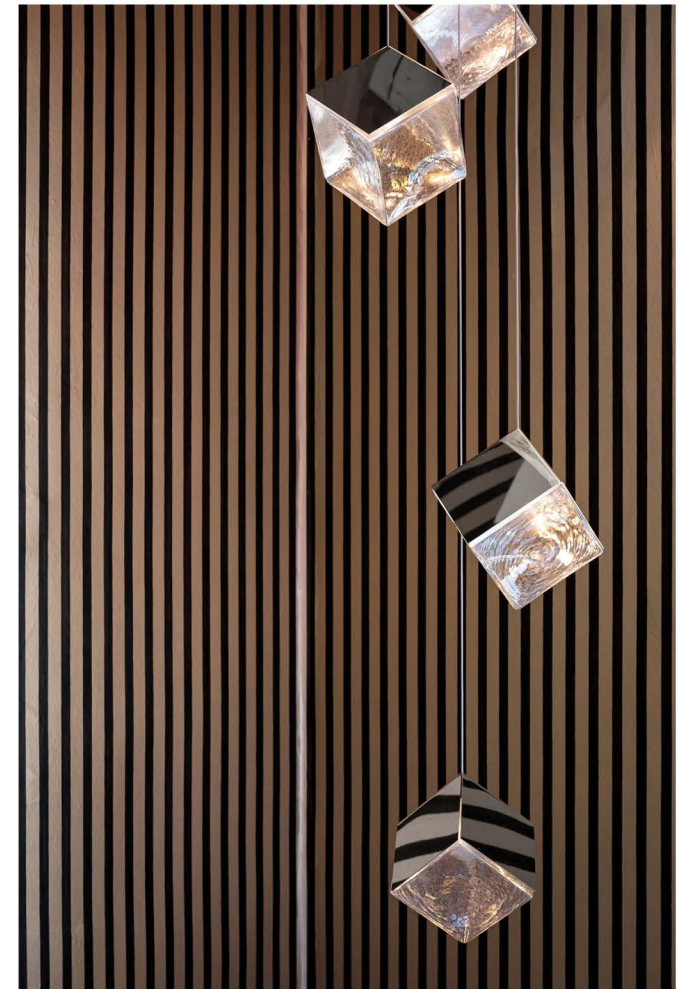

Home
VOODOO

2024
PRODUCTS

ENHANCE THE BEAUTY
OF YOUR SURROUNDINGS
WITH OUR LIGHTS

1030IP / I-SV

Material: Iron + Glass
Color: Silver + Clear Glass
Detail: L: 120 W: 120 H: 120 G9*1

TVM 3005 (120-150)

Material: Aluminium + Silicagel
Detail: L: 1200 H:50-160 Led 40W
L: 1500 H:50-160 Led 50W

VM 3001 (S-L)

Material: Black+Darkgray Lava
Color: 1*G9
Detail: D:100H:180
D:80 H:160

BRIGHTENING UP
HOMES. ONE BULB
AT A TIME

VM 3002-5

Material: Stone Lava

Color: Black

Detail: D:100 H:80 Each Head Epistar COB 5W*5