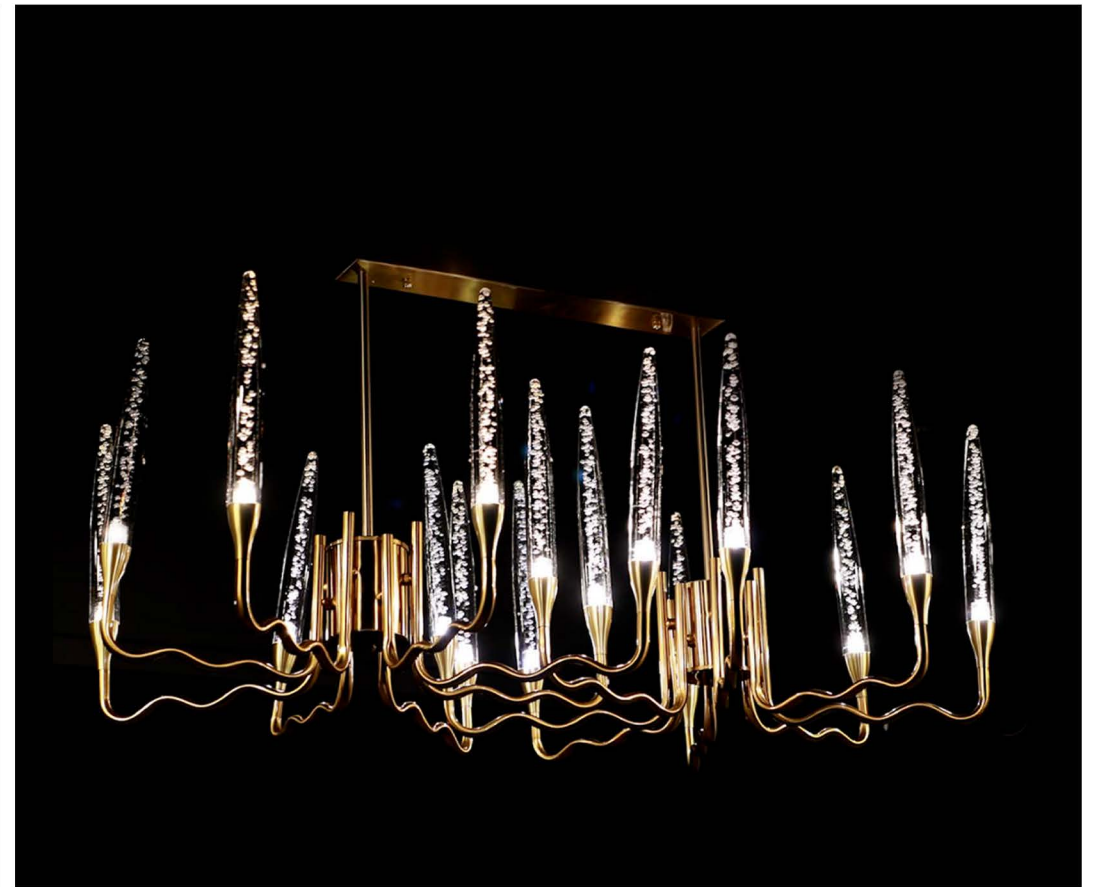

V/L 2183

Material: Iron+Acrylic
Color: Body:Electroplated Bronze Acrylic:Clear
Detail: L:97 W:58 H:50 G4*16