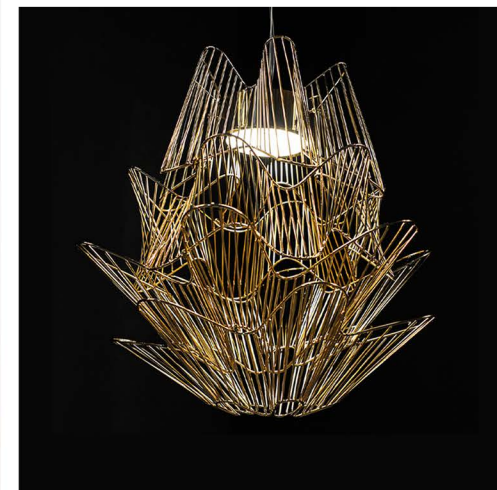

V/L 2243

Material:ron+Glass
Color: Gold-Silver
Detail: D:610 H:610 LED 12W