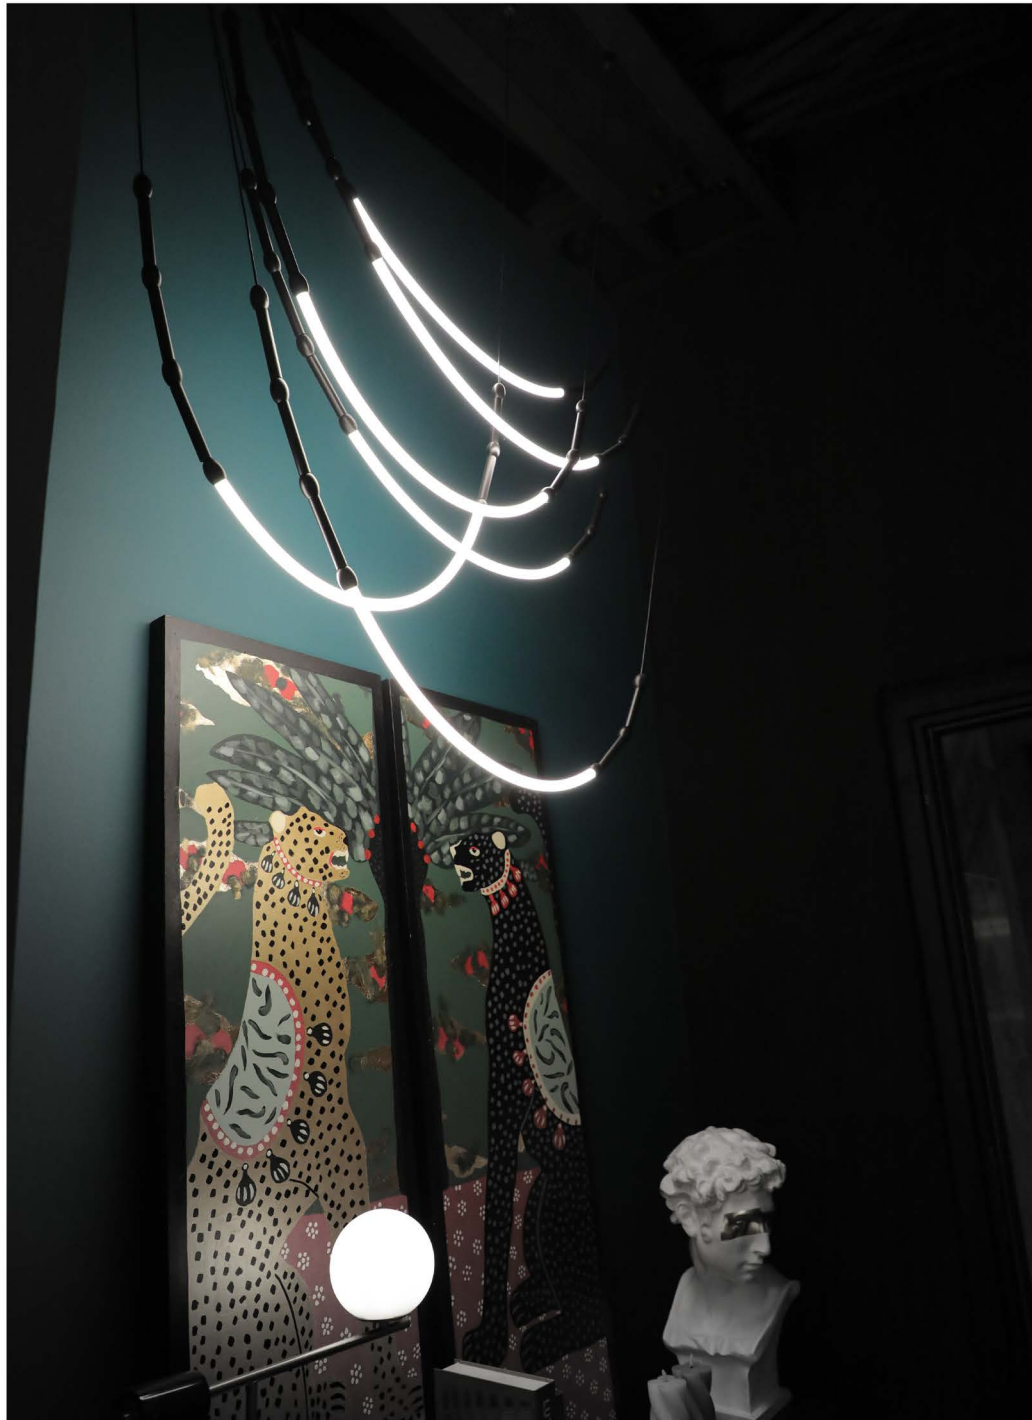

TRANSFORMING
DARKNESS INTO PURE
RADIANCE

V/M 3015

Material: Aluminium+Iron
Color: Black
Detail: 6LED 50W