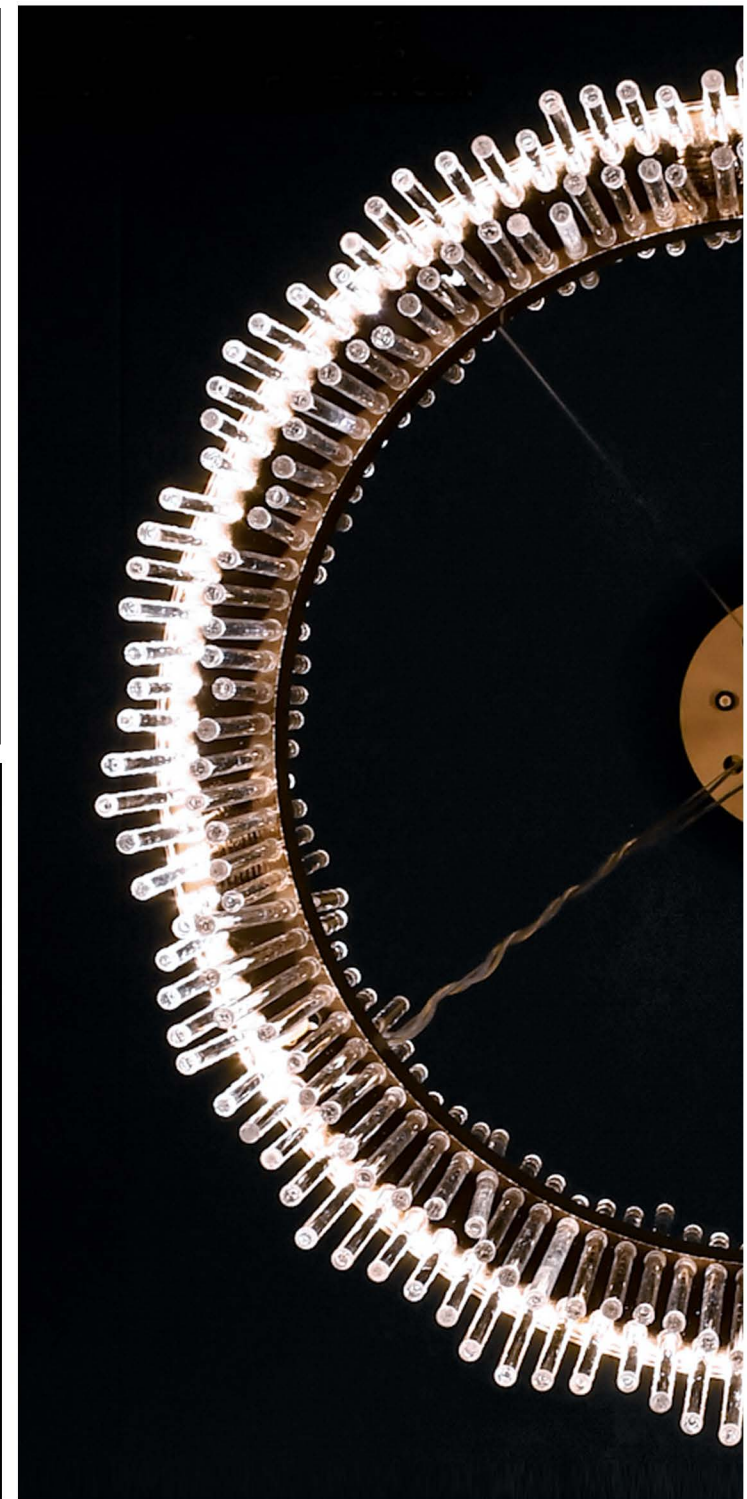

L 118-1000 800 600

Material: Iron+Glass
Color: Body:Electroplated Gold Glass:Ctlear
Body:Chrome Glass :Clear
Detail: D:102 H:45 LED-62W
D:80 H:45 LED-48W
D:60 H:35 LED-37W