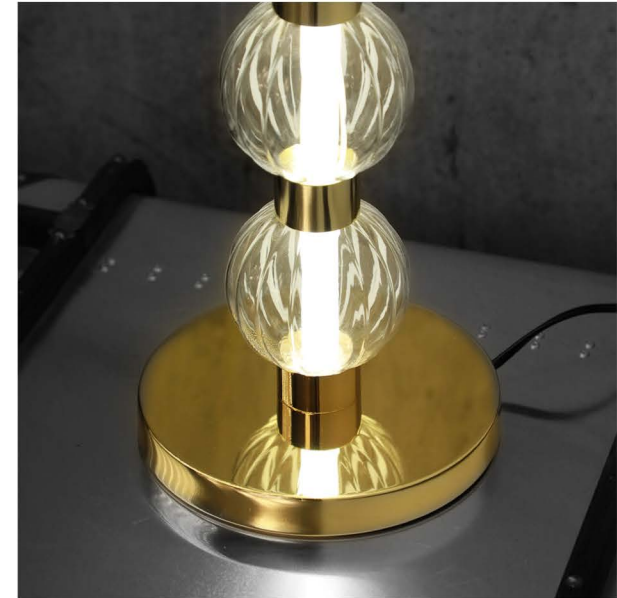

LIGHTING SYSTEMS THAT YOU CAN BE PROUD OF

A NEW AGE OF ENLIGHTENMENT

V/T 7001

Material: PVC+Iron
Color: White Lamp+Matt Gold
Detail: D:290 H:570 G9*1

VV5136

Material: PVC+Iron
Color: White Lamp+Matt Gold
Detail: D:290 H:570 G9*1