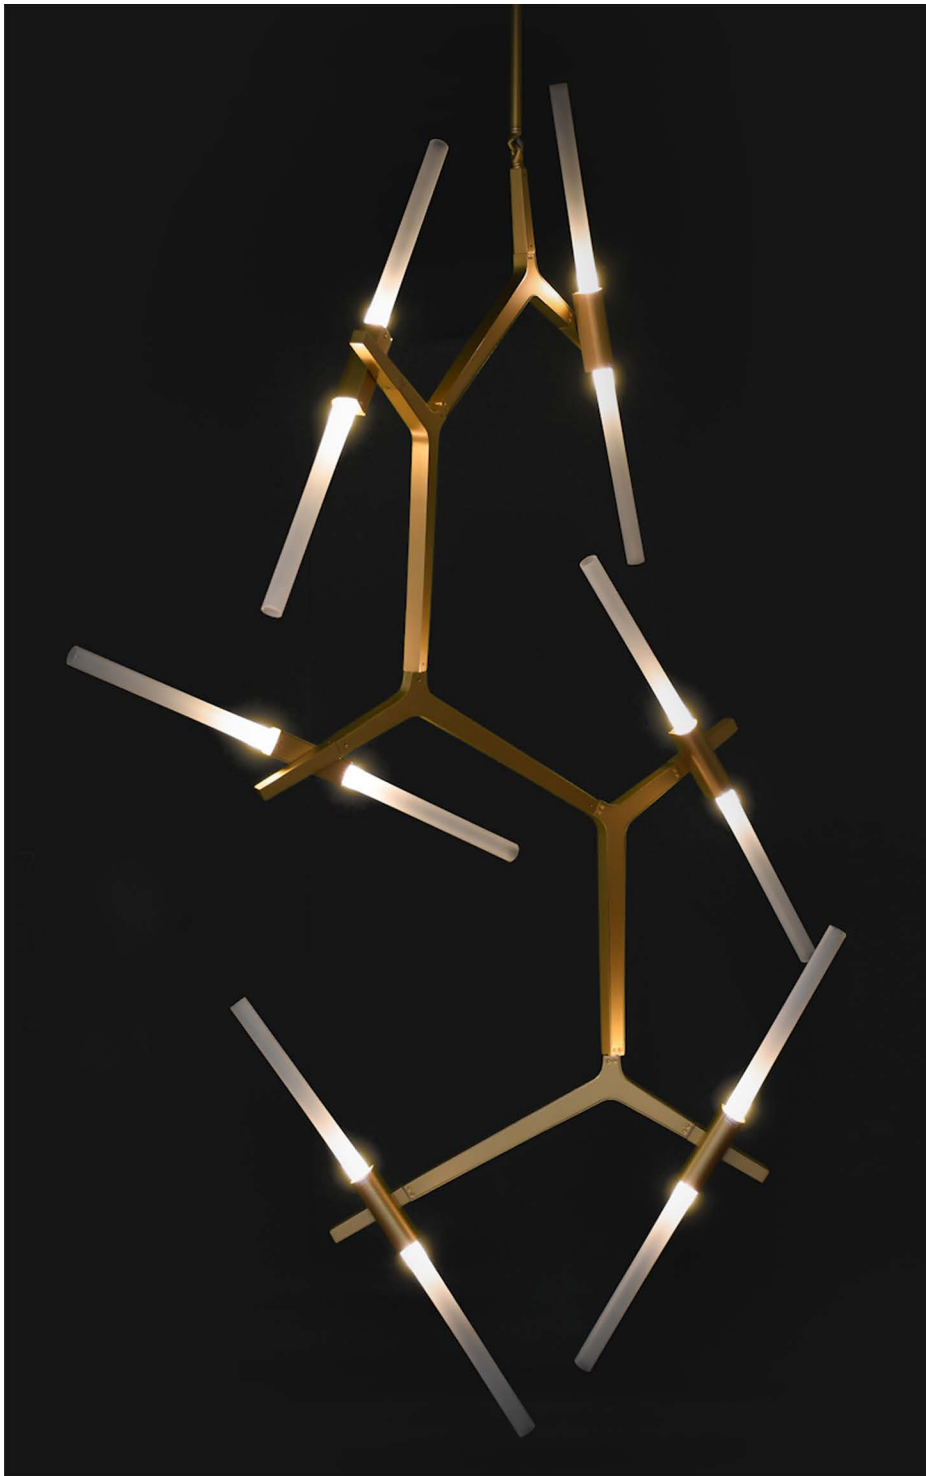

WHERE STYLE MEETS LUMINANCE

V/L 2171

Material: Aluminum+Glass
Color Body:Golden Glass:Frosted
Detail: W:80 H:230 G9*12