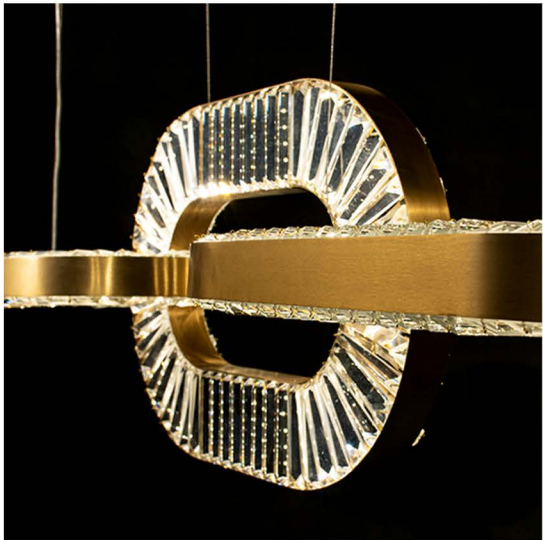

V/L 2259

Material: Iron+Crystal
Color: Body:GOLD Crystal:Clear
Detail: L:160 H:50 W: 40 LED