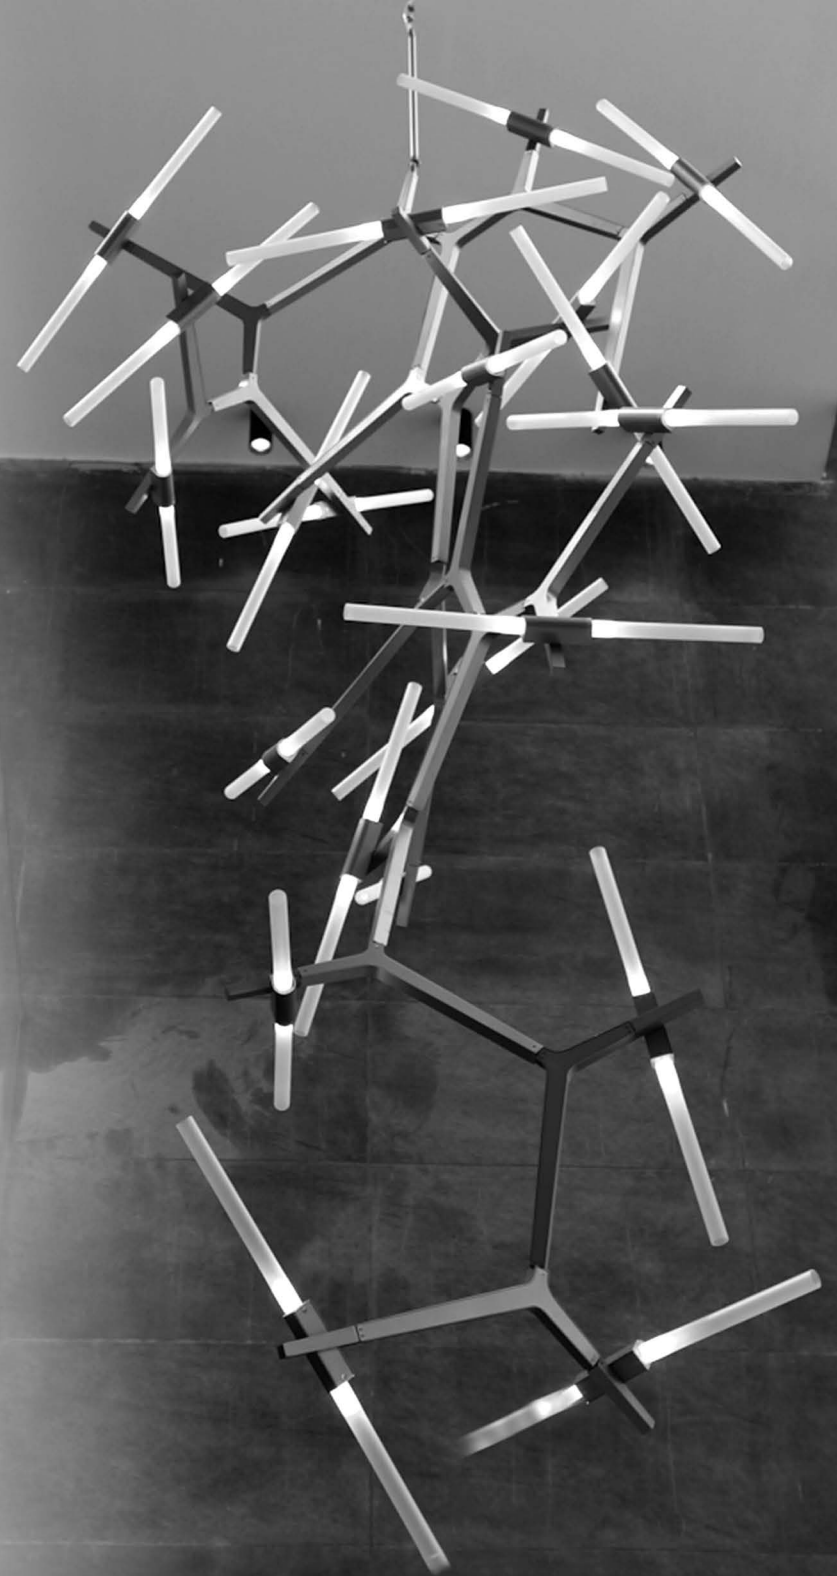

CREATING AWE-INSPIRING
MOMENTS THROUGH
EXTRAORDINARY
LIGHTING

VL 2200

Material: Aluminum+Glass
Color: Body:Black-Golden Glass:Frosted
Detail: W:180 H:300 G9*42