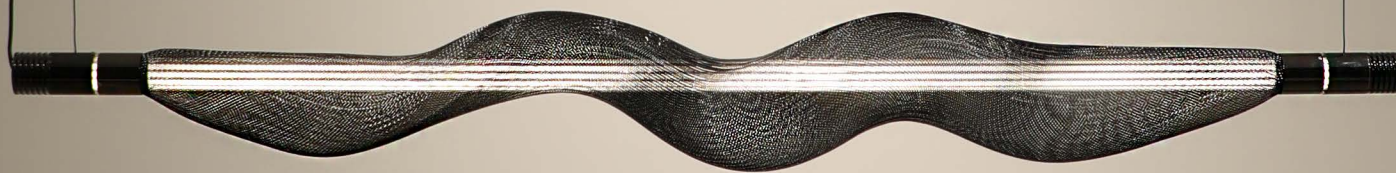

Home
VOODOO

2024
PRODUCTS

ENHANCE THE BEAUTY
OF YOUR SURROUNDINGS
WITH OUR LIGHTS

1030IP / I-SV

Material: Iron + Glass
Color: Silver + Clear Glass
Detail: L: 120 W: 120 H: 120 G9*1

TVM 3005 (120-150)

Material: Aluminium + Silicagel
Detail: L: 1200 H:50-160 Led 40W
L: 1500 H:50-160 Led 50W

Color: Black

Detail: L1500 W115 H200 COB 5W*6

VM 3006

Material: Iron + Aluminium + Marble
Color: Chrome Metal + White Marble
Detail: L:1500 W:100 H:100

ELEVATE YOUR STYLE WITH OUR STUNNING LIGHT FIXTURES

VM 3007

Material: Acrylic +Nylon

Color: Black

Detail: L: 1300 H: 280 Led:15W

VM 3008

Material: Aluminium + Acrylic
Color: Black + White
Detail: D: 30 H: 34 LED 8W

VM 3009

Material: Iron+Acrylic
Color: Clear Leaf+Silver Metal
Detail: D: 7.8 H: 50-150 Led 20W