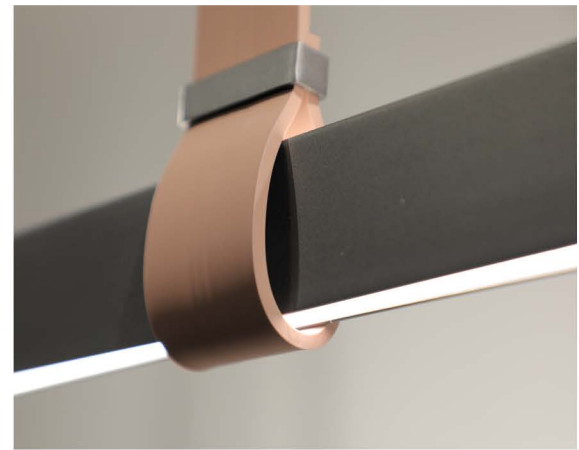

Home
VOODOO

2024
PRODUCTS

ENHANCE THE BEAUTY
OF YOUR SURROUNDINGS
WITH OUR LIGHTS

1030IP / I-SV

Material: Iron + Glass
Color: Silver + Clear Glass
Detail: L: 120 W: 120 H: 120 G9*1

TVM 3005 (120-150)

Material: Aluminium + Silicagel
Detail: L: 1200 H:50-160 Led 40W
L: 1500 H:50-160 Led 50W