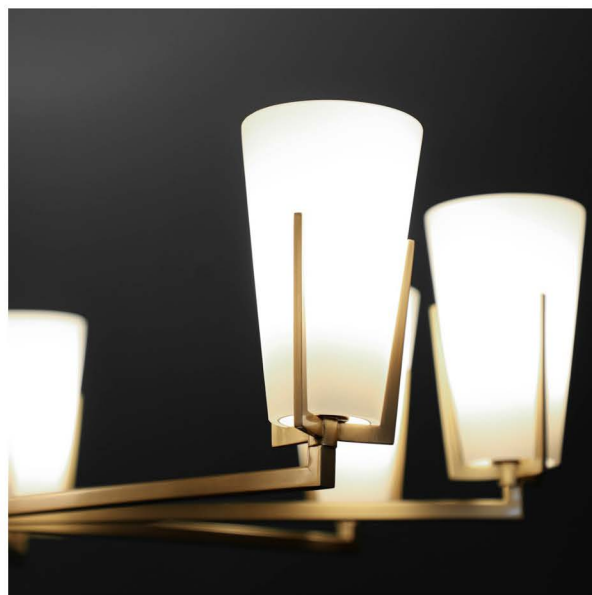

WHERE STYLE MEETS
LUMINOSITY

VL 2244

Material: Iron+Glass
Color: Gold Plating
Detail: L:1500 W:1000 H:350 G9*20

VL 2238

Material: Iron+Acrylic
Colore: Gold Metal+Handmade Glass
Detail: D:600 H:1800 LED- 21W 4000K