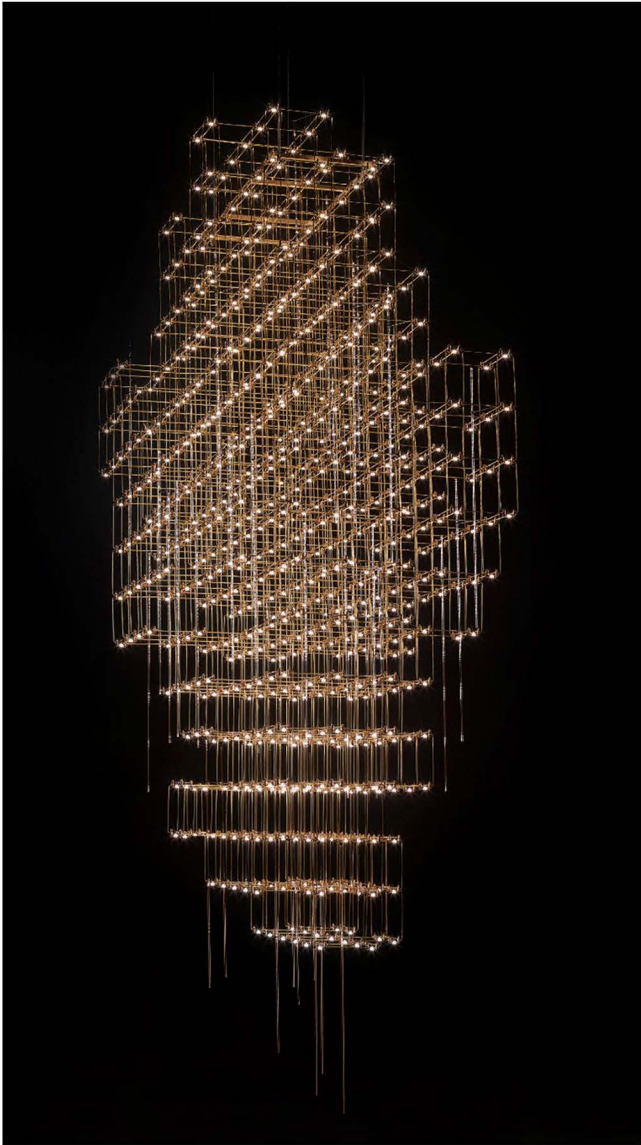

V/L 2178

Material: Iron+PMMA
Color: Body: Electroplated Chrome
Body: Electroplated Gold
Body: Electroplated Pearl Black
Detail: LED