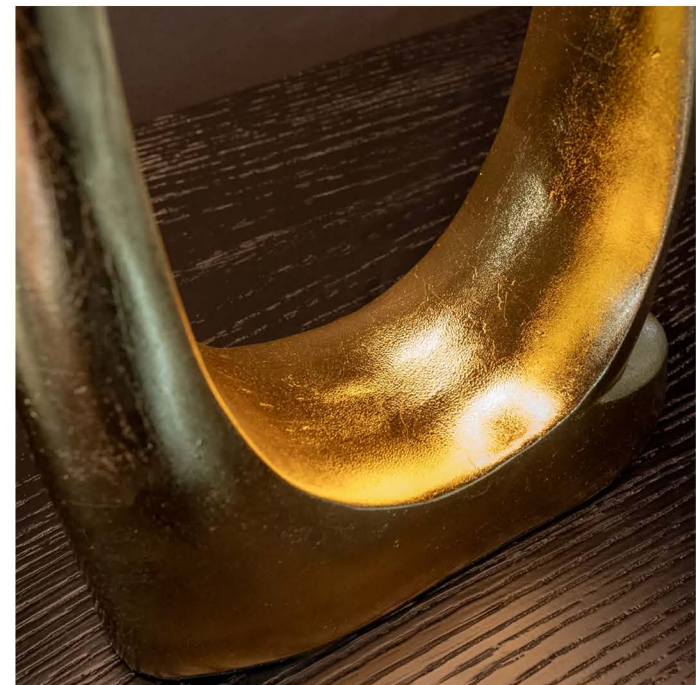

VT 7006

Material: Fabric+Metal+Cement
Color: Shade:White Body:Gray
Detail: D:410 H:760 E27*1

LIGHT IS LESS SOMETHING YOU
SEE DIRECTLY AND MORE
SOMETHING BY WHICH YOU
SEE ALL OTHER THINGS

VT 7007

Material: Resin+Metal+Fabric
Color: Body:Gold Shade:Beige
Detail: D:360 H:660 E27*1