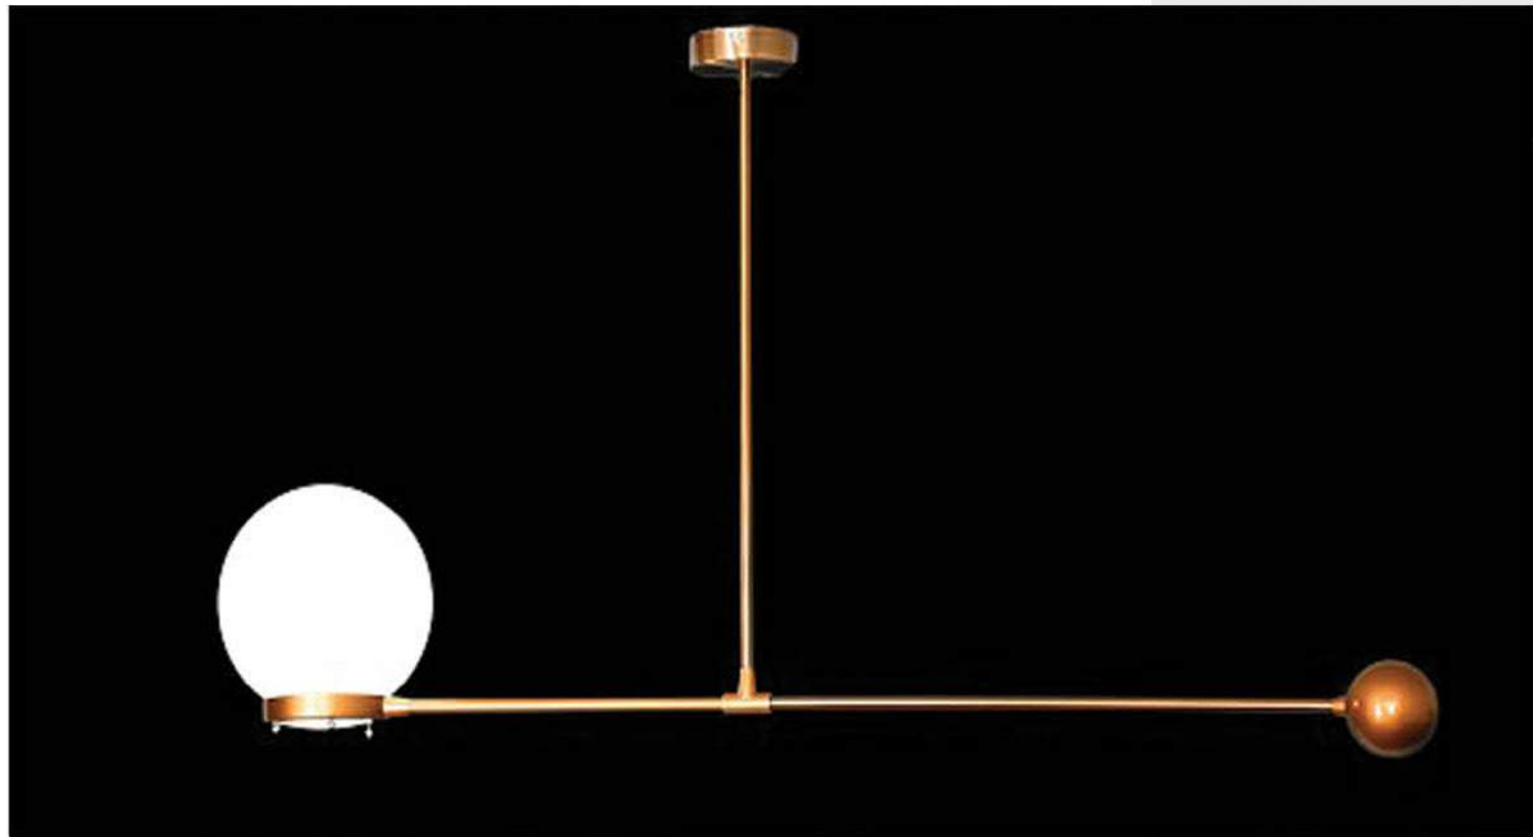

Item number: VL2199
Material: Iron metal+acrylic
color: Electroplated Brass body
+ White birds
Size: D:160 H:260
Lamp: Include LED-130W

“

AGNES COLLECTION

Originally conceived as a candelabra, Agnes takes its inspiration from the fictional heroine of the same name, a worker in the world's oldest profession during the 1849 California Gold Rush. The modular system would allow Agnes easy setup in her makeshift "workspace." In this version, glowing glass tubes replace the candles. Articulated joints allow the glass to be arranged in a multitude of ways.

**PICK OUT
YOUR STYLE...**

Item number: **VL2166**
Material: **Aluminium + glass**
color: **Golden body + Frosted glass**
Size: **L:169 H:116**
Lamp: **G9*10**

Item number: **VL2171**
Material: **Aluminium + glass**
color: **Golden body**
+ Frosted glass/ Black body
+ Frosted glass
Size: **D:80 H:250**
Lamp: **G9*12**

DAZZLING VOID
DAZZLING STYLE...

Item number: VL2200
Material: Aluminium + glass
color: Golden body
+ Frosted glass/ Black body
+ Frosted glass
Size: D:180 H:300
Lamp: G9*42

Item number: **VL2128-13**
Material: **Iron + glass**
color: **Electroplated bronze**
body + Frosted glass
Size: **L:94 H:97**
Lamp: **G9*13**

Item number: VL2203
Material: Iron + glass
color: electroplated
bronze body + frosted
glass
Size: L:110 W:60 H:95
Lamp: G9*8

Item number: VM4146
Material: Iron + glass
color: golden metal
+frosted glass
Size: L:110 W:25 H:70
Lamp: E27*1