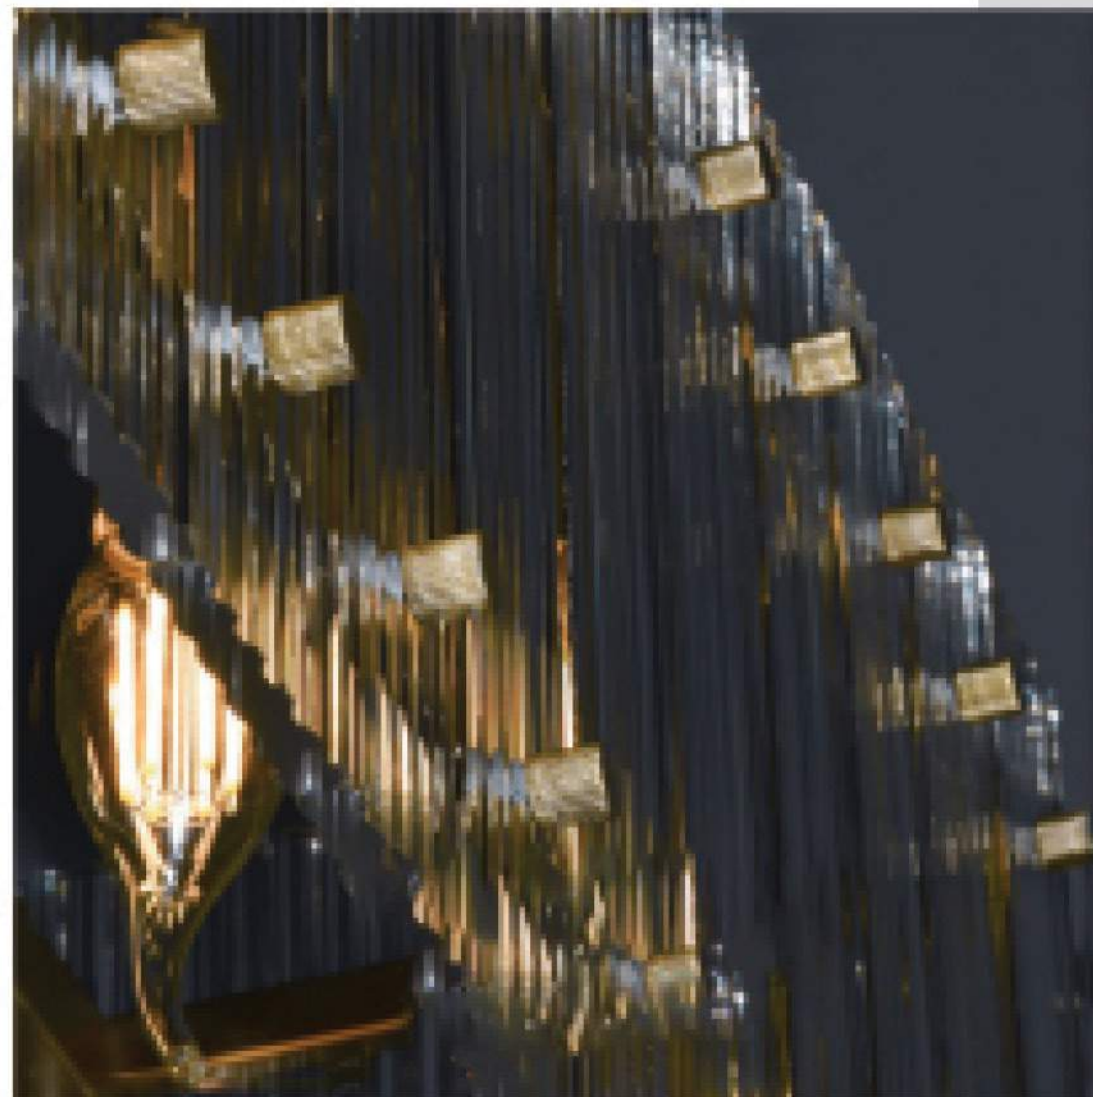

Our fixture by renowned designer Theo Eichholtz evokes the glamour of 1960s Italian glass lighting. Arranged within a sleek metal frame, dozens of glass panes are raked by hand to create a fluted texture, producing a dramatic play of light and a softly diffused glow.

Item number: VL2211
Material: Iron+ glass
color: Golden body+
clear glass
Size: L:105 W:37 H:95
Lamp: E14*11