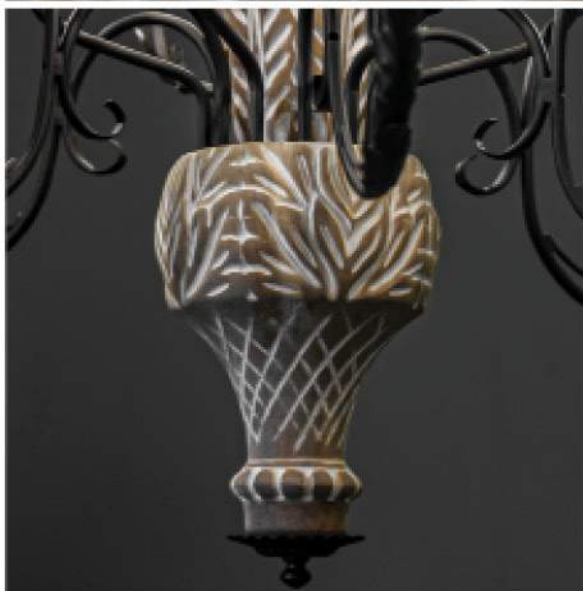

Item number: VL2181
Material: Iron+natural wood
color: Antique black body +Rusticwood
Size: D:90 H:90
Lamp:E14*12