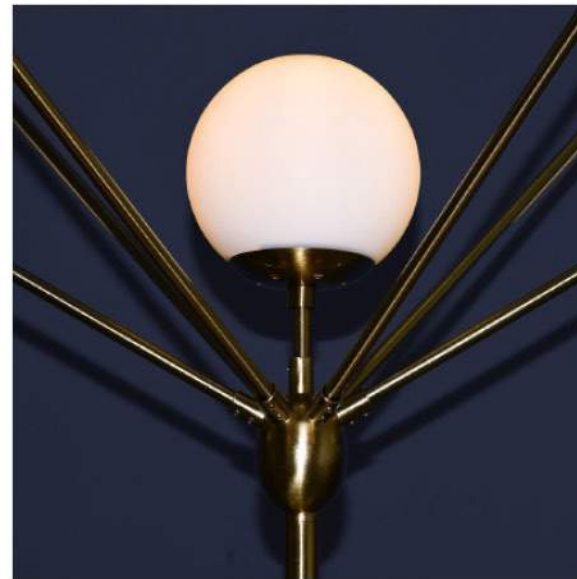

Travel light,
Live light,
Spread the light,
Be the light...

Item number: VL2201

Material: Iron + glass

color: Black body + Amber glass

/Electroplated brass body+ Frosted glass

Size: D:150 H:175

Lamp: E27*31

Item number: VL2201

Material: Iron + glass

color: Black body + Amber glass

/Electroplated brass body+ Frosted glass

Size: D:150 H:175

Lamp: E27*31

“

THE PERCH FAMILY