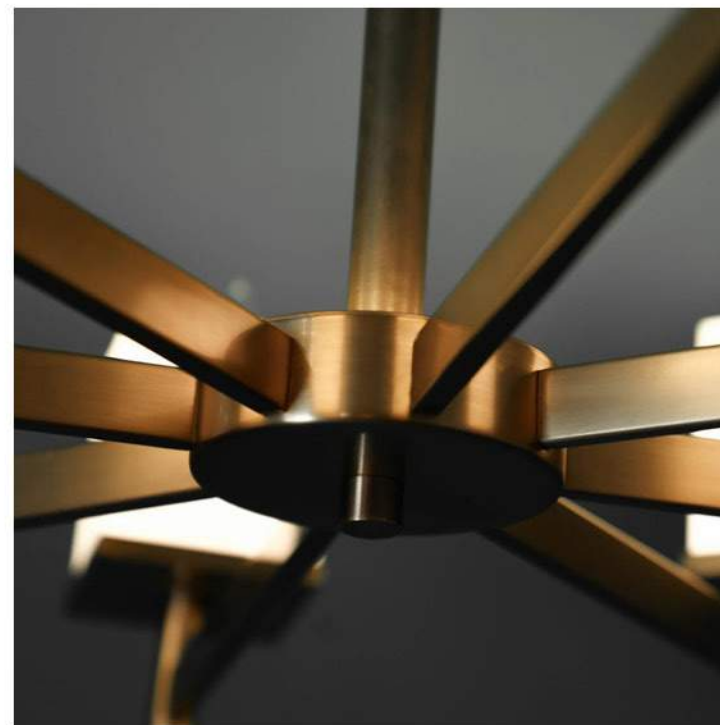

Item number: **6529/8D**
Material: **Iron+Glass**
color: **Electroplated brass body**
+White glass
Size: **D:90 H:65**
Lamp: **E14*8**