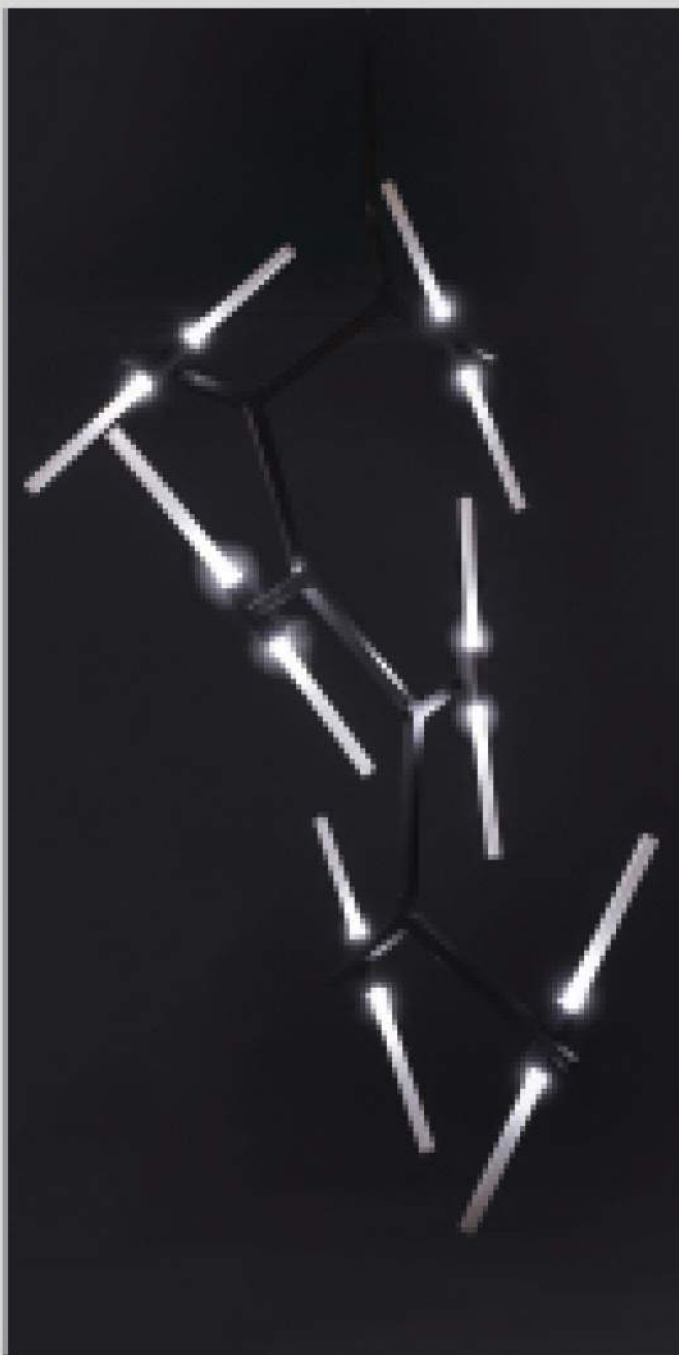

Travel light,
Live light,
Spread the light,
Be the light...

Item number: VL2201

Material: Iron + glass

color: Black body + Amber glass

/Electroplated brass body+ Frosted glass

Size: D:150 H:175

Lamp: E27*31

Item number: **VL2198-4**
Material: **Iron+acrylic**
color: **Electroplated Brass body+
White birds**
Size: **D:50 H:85**
Lamp: **Include LEDW-20W**

Item number: **VL2198-8**
Material: **Iron+acrylic**
color: **Electroplated Brass body
+ White birds**
Size: **D:82 H:87**
Lamp: **Include LED-40W**

Item number: VL2199
Material: Iron metal+acrylic
color: Electroplated Brass body
+ White birds
Size: D:160 H:260
Lamp: Include LED-130W

“

AGNES COLLECTION

Originally conceived as a candelabra, Agnes takes its inspiration from the fictional heroine of the same name, a worker in the world's oldest profession during the 1849 California Gold Rush. The modular system would allow Agnes easy setup in her makeshift "workspace." In this version, glowing glass tubes replace the candles. Articulated joints allow the glass to be arranged in a multitude of ways.

**PICK OUT
YOUR STYLE...**

Item number: **VL2166**
Material: **Aluminium + glass**
color: **Golden body + Frosted glass**
Size: **L:169 H:116**
Lamp: **G9*10**

Item number: **VL2171**
Material: **Aluminium + glass**
color: **Golden body**
+ Frosted glass/ Black body
+ Frosted glass
Size: **D:80 H:250**
Lamp: **G9*12**