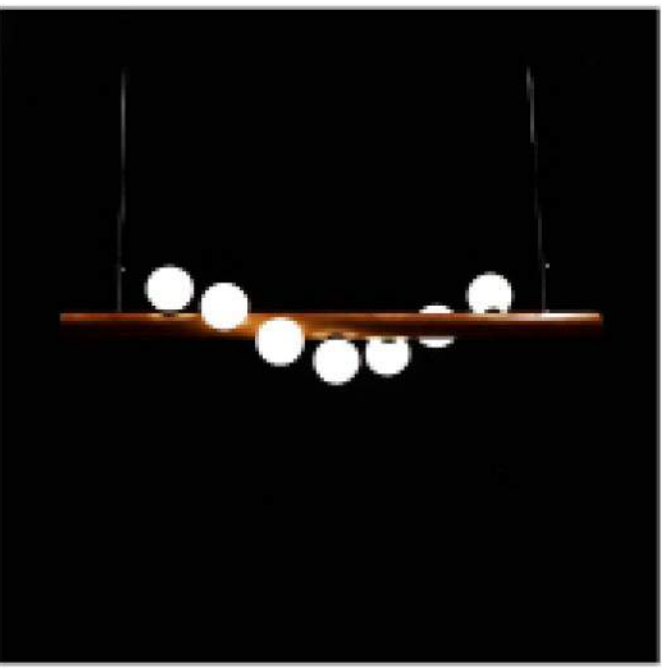

Item number: L133
Material: Wood + glass
color: Dark brown wood
body+ frosted glass /Natural
wood body + frosted glass
Size: L:120 H:30
Lamp:G9*7