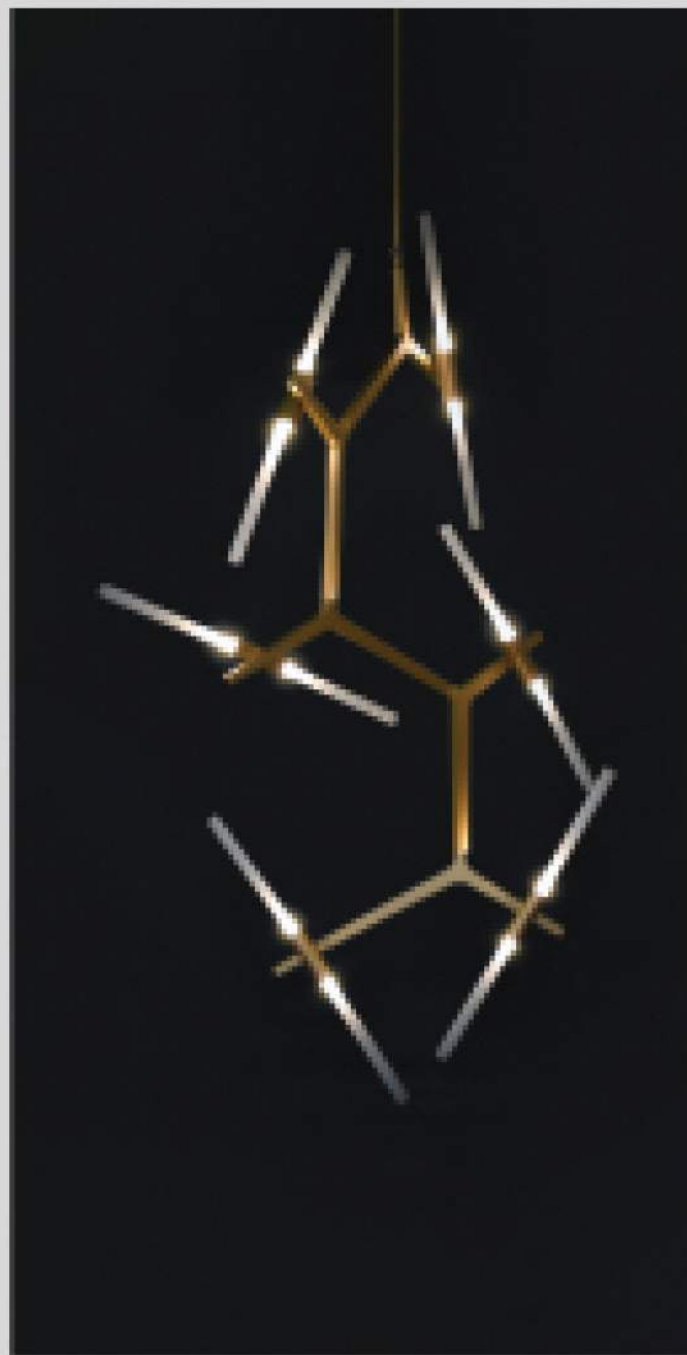

Travel light,
Live light,
Spread the light,
Be the light...

Item number: VL2201

Material: Iron + glass

color: Black body + Amber glass

/Electroplated brass body+ Frosted glass

Size: D:150 H:175

Lamp: E27*31

Item number: **VL2198-4**
Material: **Iron+acrylic**
color: **Electroplated Brass body+
White birds**
Size: **D:50 H:85**
Lamp: **Include LEDW-20W**

Item number: **VL2198-8**
Material: **Iron+acrylic**
color: **Electroplated Brass body
+ White birds**
Size: **D:82 H:87**
Lamp: **Include LED-40W**

Item number: VL2199
Material: Iron metal+acrylic
color: Electroplated Brass body
+ White birds
Size: D:160 H:260
Lamp: Include LED-130W

“

AGNES COLLECTION

Originally conceived as a candelabra, Agnes takes its inspiration from the fictional heroine of the same name, a worker in the world's oldest profession during the 1849 California Gold Rush. The modular system would allow Agnes easy setup in her makeshift "workspace." In this version, glowing glass tubes replace the candles. Articulated joints allow the glass to be arranged in a multitude of ways.

**PICK OUT
YOUR STYLE...**

Item number: **VL2166**
Material: **Aluminium + glass**
color: **Golden body + Frosted glass**
Size: **L:169 H:116**
Lamp: **G9*10**

Item number: **VL2171**
Material: **Aluminium + glass**
color: **Golden body**
+ Frosted glass/ Black body
+ Frosted glass
Size: **D:80 H:250**
Lamp: **G9*12**